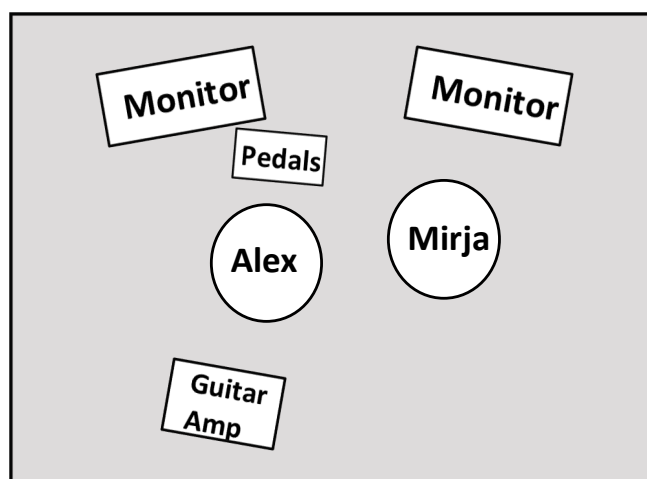

Technical rider & stageplan

Mirja Klippel w/Alex Jønsson

Musicians own instruments & gear:

Mirja

- Lead vocals (**1 channel w/phantom power**)
 - Neumann condensator mic (XLR)
- Acoustic nylon string guitar (**2 channels /w phantom power**)
 - pick-up with own DI box/preamp (XLR)
 - DPA condensator mic (XLR)
- Waldzither (= a kind of mandola)
 - using the same DPA mic as with the acoustic guitar – no extra channel needed

Stage front

Alex

- Electric guitar & pedals (**1 channel**)
- Backing vocals (**1 channel**)

Required gear:

- 1 Guitar amp – preferably not too big, could be e.g. Fender Deluxe reverb
- 1 microphone + small microphone stand (for guitar amp)
- 1 vocal microphone + 2 vocal mic stands
- 2 acoustic guitar stands & 1 electric guitar stand (if possible)
- PA & cables